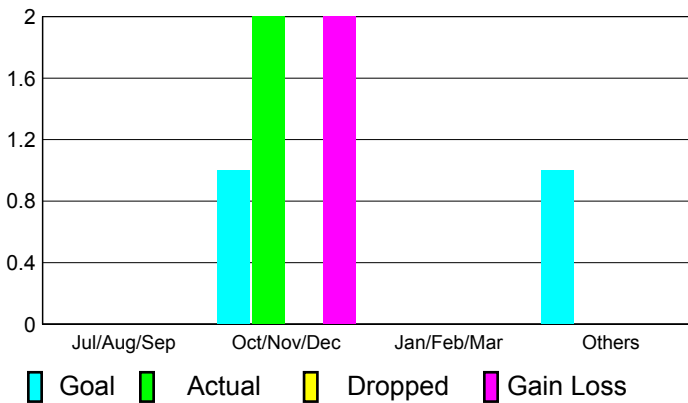

2010-2011 GMT Reports for District (or Undistricted) **District 111WR**

GMT: Heinrich K. K. Alles

Location: GERMANY

GMT CA: 4

CLUBS

Club Results
2010-2011

Clubs
2009-2010

Month	New Club Goal	Actual New Clubs	Actual Dropped Clubs	Gain/Loss of Clubs	Gain/Loss of Clubs
Jul/Aug/Sep	0	0	0	0	0
Oct/Nov/Dec	1	2	0	2	0
Jan/Feb/Mar	0	0	0	0	1
Apr/May/Jun	1	0	0	0	1
Totals	2	2	0	2	2

Club Results 2010-2011

Goal, New, Dropped, Gain/Loss

Comparison of Club Gain/Loss

Current Year Compared to the Previous Year

YTD Status Quo Clubs 2010-2011

Status Quo Clubs Compared to Status Quo Members

MEMBERSHIP