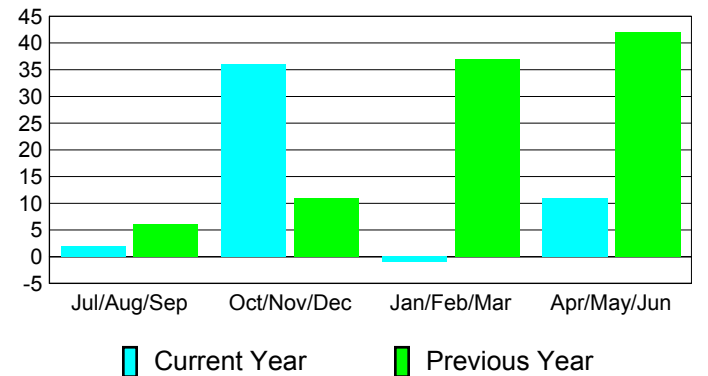

Membership Results
2010-2011

Membership
2009-2010

Month	Net Memb Goal	Actual New Memb	Actual Dropped Memb	Gain/Loss of Memb	Gain/Loss of Memb
Jul/Aug/Sep	-48	23	-21	2	6
Oct/Nov/Dec	26	66	-30	36	11
Jan/Feb/Mar	8	34	-35	-1	37
Apr/May/Jun	25	44	-33	11	42
Totals	11	167	-119	48	96

Membership Results 2010-2011

Goal, New, Dropped, Gain/Loss

Comparison of Membership Gain/Loss

Current Year Compared to the Previous Year

Gender Comparison 2010-2011

Jul/Aug/Sep

Oct/Nov/Dec

Jan/Feb/Mar

Apr/May/Jun

■ Male

■ Female