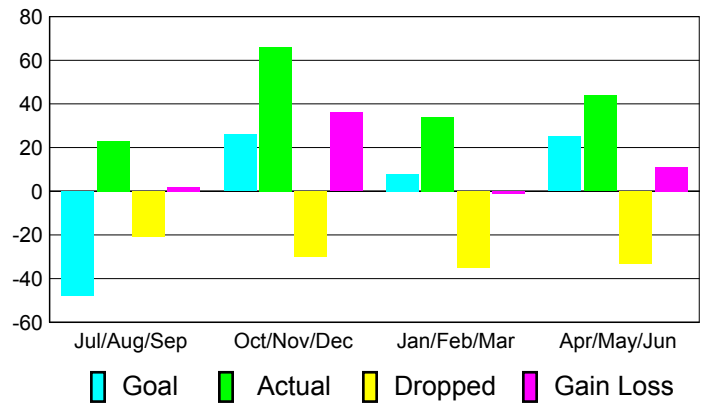

Membership Results 2010-2011

Goal, New, Dropped, Gain/Loss

Comparison of Membership Gain/Loss

Current Year Compared to the Previous Year